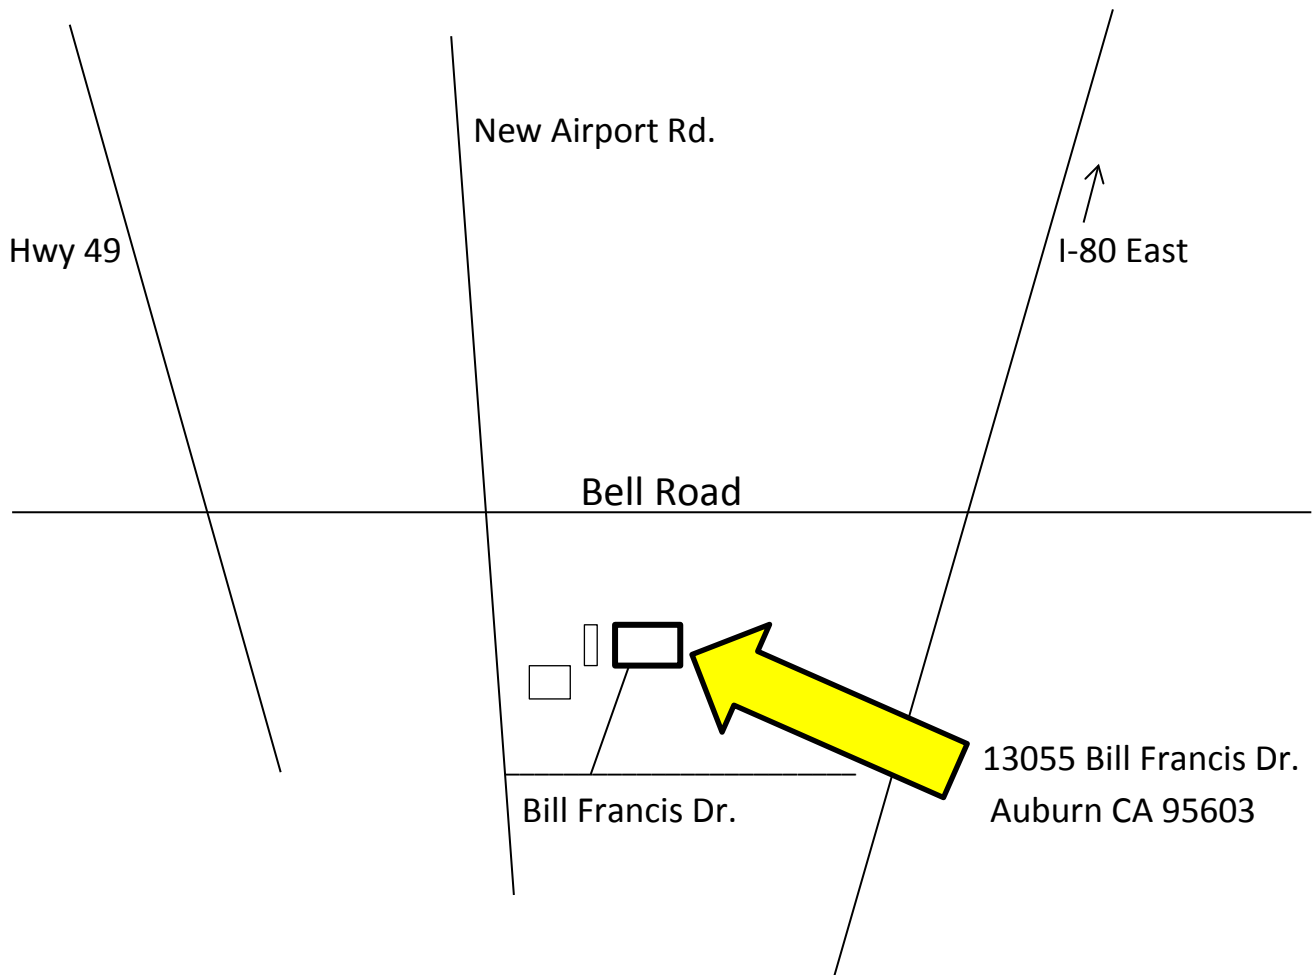

Placer School for Adults
Tech Center
13055 Bill Francis Dr. Auburn CA 95603

DIRECTIONS: Take Bell Road to New Airport, from New Airport (going southeast) take the second left on Bill Francis Drive. Turn left up the 1st driveway (PUHSD office). Stay to your right when the driveway forks. The Tech Center is the brown building with the flat roof. Enter through classroom door on left.