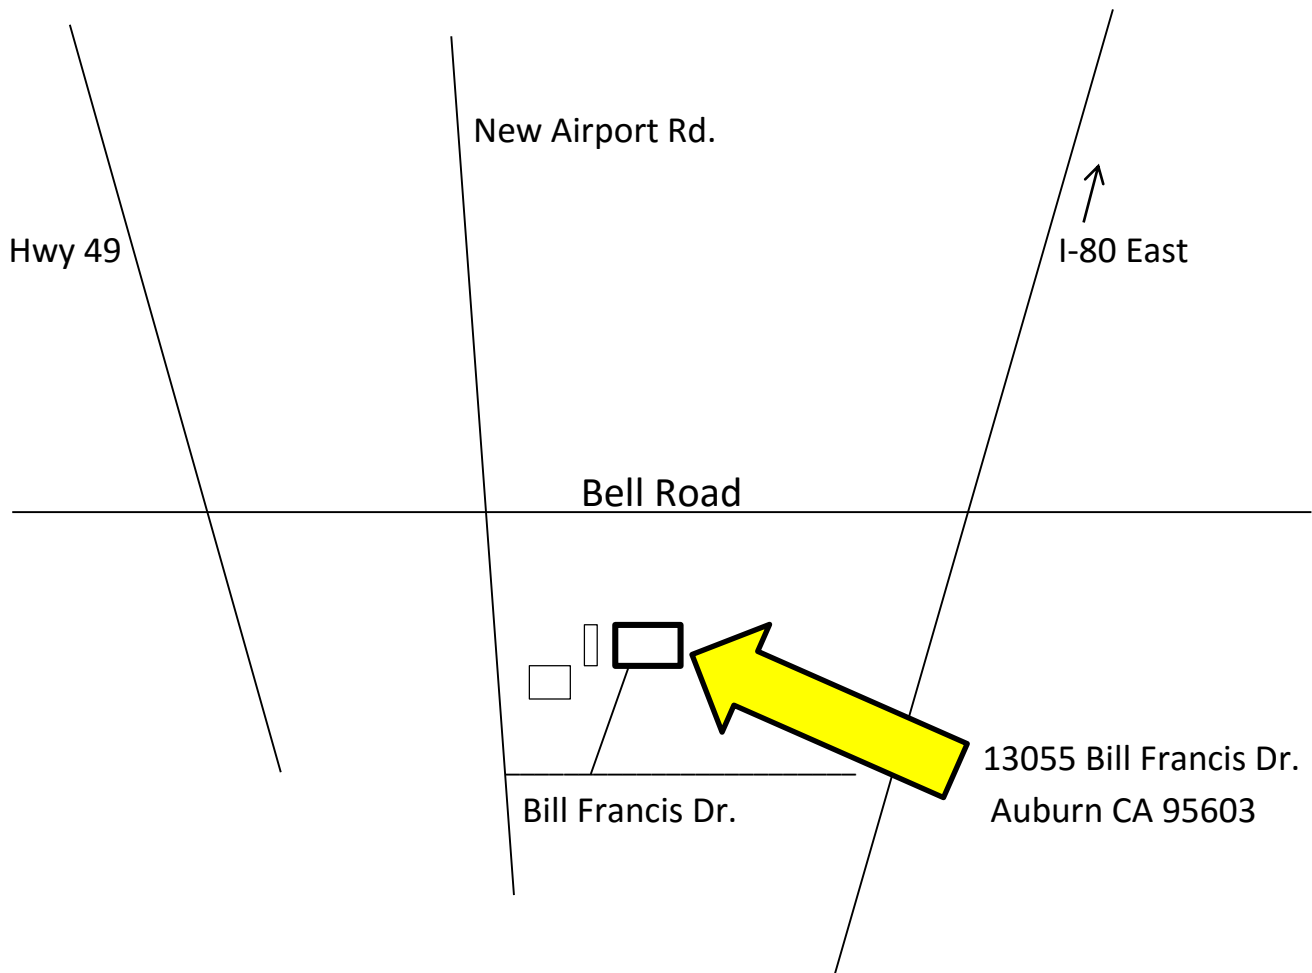

Placer School for Adults Computer Lab & Pearson Vue Test Center

13055 Bill Francis Dr. Auburn CA 95603

DIRECTIONS: Take Bell Road to New Airport, from New Airport (going southeast) take the second left on Bill Francis Drive. Turn left up the 1st driveway (PUHSD office). Stay to your right when the driveway forks. The Computer Lab/PV Test Center is the brown building with the flat roof. Enter through classroom door on left.